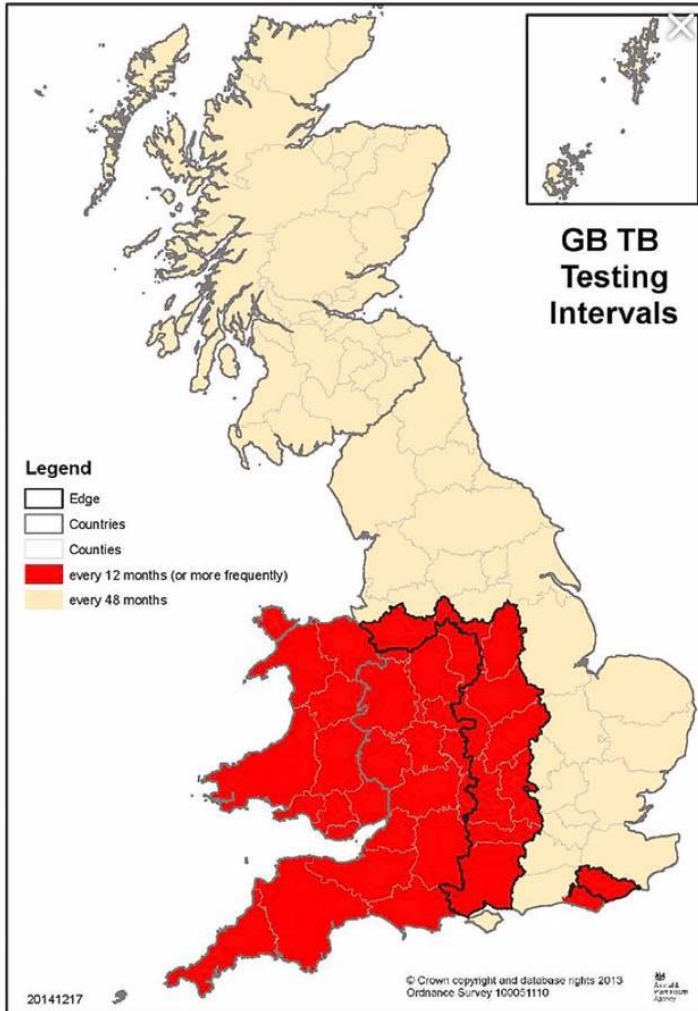

TB Rules in Wales

Since the 1st October, 2017, there have been changes to the TB rules. Please see the Welsh Government website for guidance.