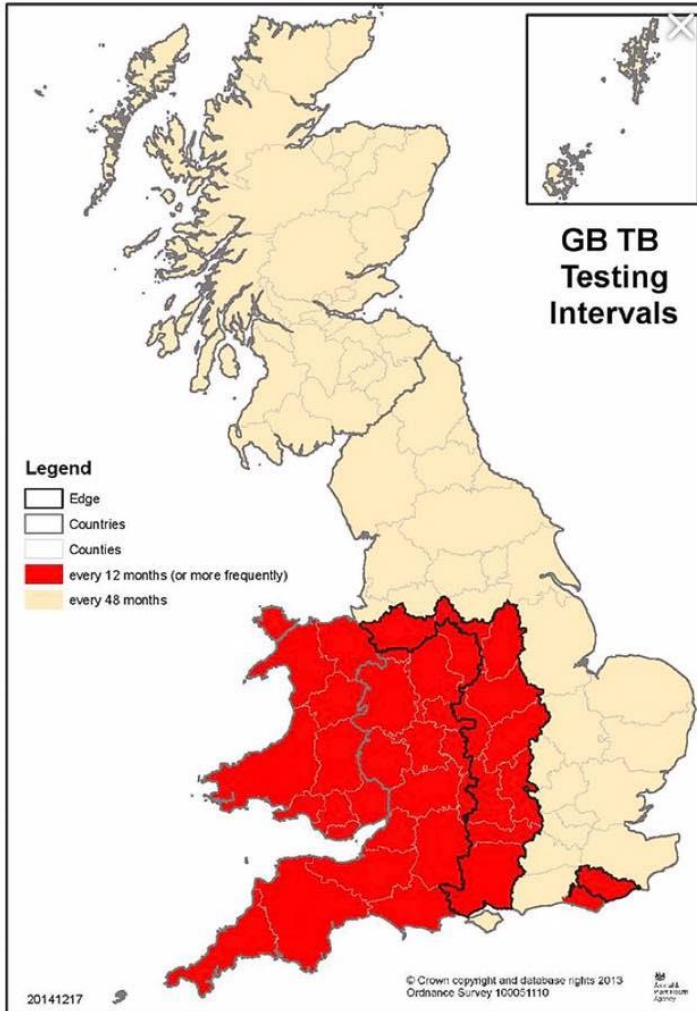

TB Rules in Wales

Since the 1st October, 2017, there have been changes to the TB rules. Please see the Welsh Government website for guidance.