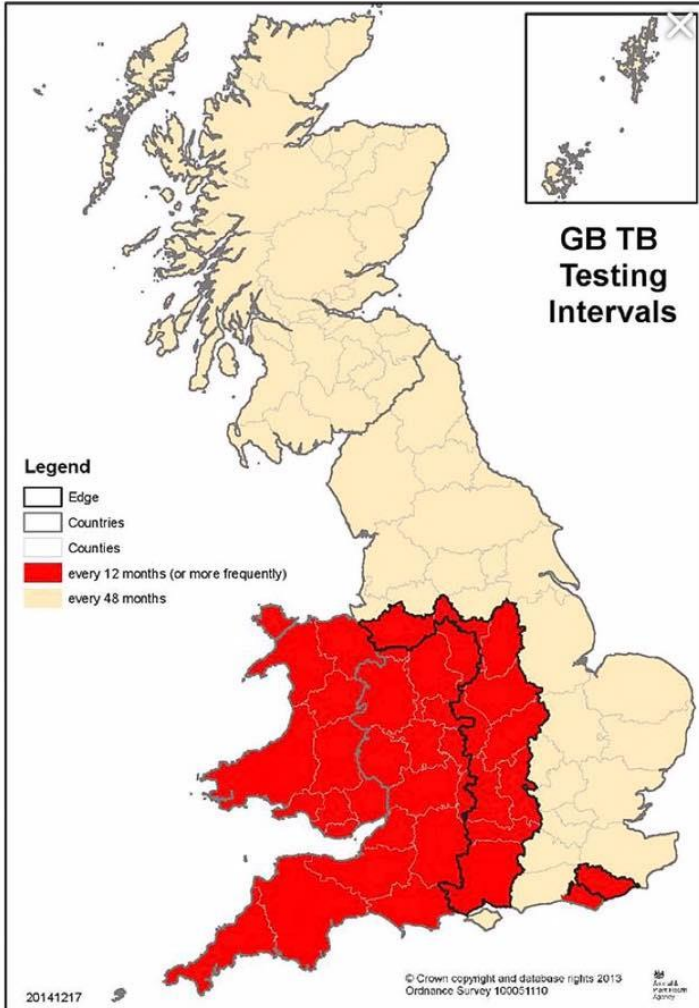

TB Rules in Wales

Since the 1st October, 2017, there have been changes to the TB rules. Please see the Welsh Government website for guidance.