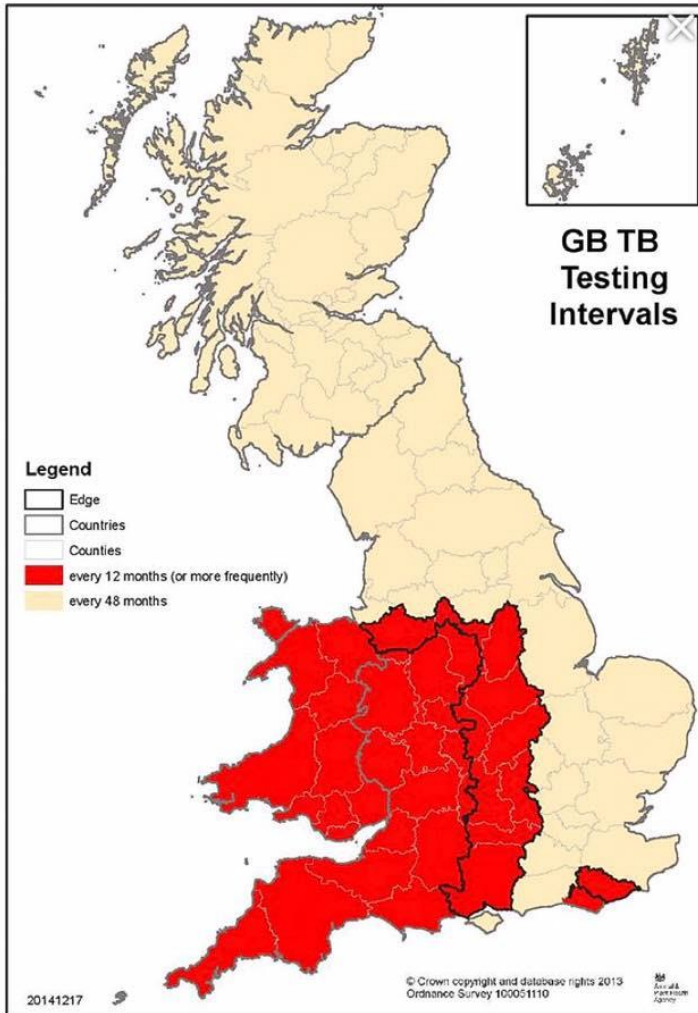

TB Rules in Wales

Since the 1st October, 2017, there have been changes to the TB rules. Please see the Welsh Government website for guidance.